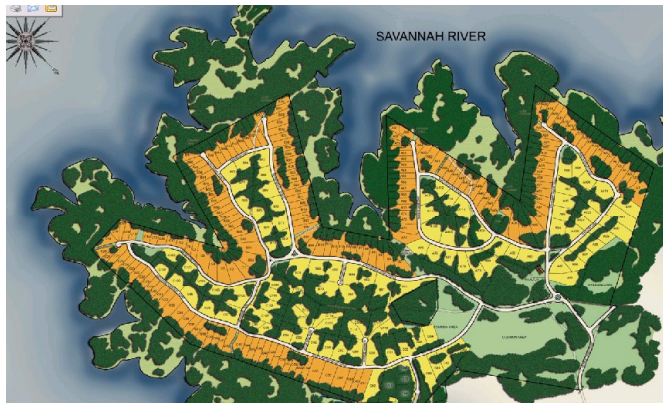

PROVIDENCE FERRY
ON LAKE THURMOND | CLARKS HILL LAKE

Lot For Sale

- 326' of Road Frontage
- Close To Main Entrance
- Close To Pavilion
- Close To Common Area
- Nice Building Site, Slab or Basement
- Platt On Back

LOT A 105

\$ 68,500

PAUL & JILL JOHNSON

CITY WATER CONNECTION APPLIED FOR

PHONE: 770.843.2211
AVAILABLE TO SHOW JULY 21ST