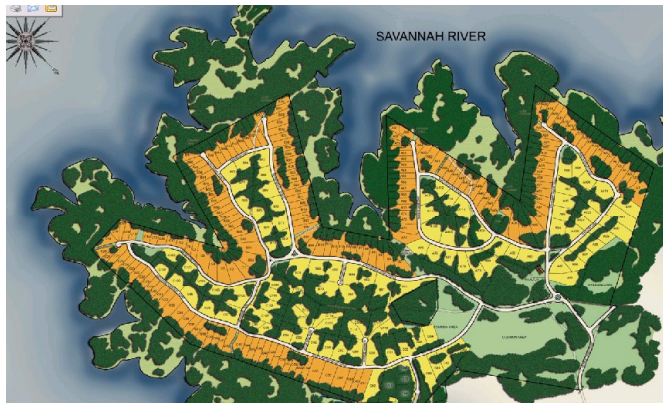

PROVIDENCE FERRY
ON LAKE THURMOND | CLARKS HILL LAKE

Lot For Sale

* Large Road Frontage

- Close To Main Entrance
- Close To Pavilion
- Close To Common Area
- Nice Building Site, Slab or Basement

LOT A85

\$ 65,000