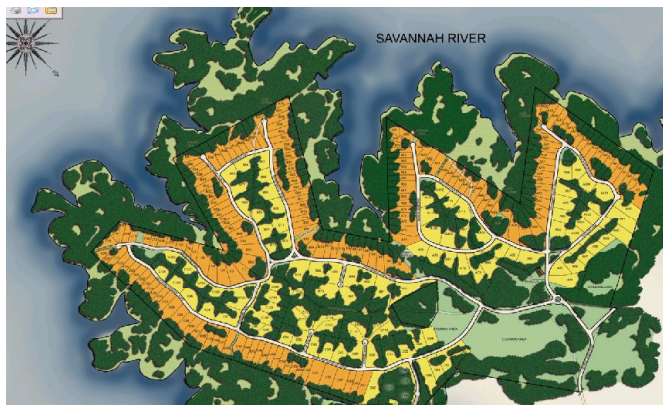

PROVIDENCE FERRY
ON LAKE THURMOND | CLARKS HILL LAKE

Dockable Lot For Sale

- 1.32 Acres
- 112' Corp Frontage
- Easy Access To Water
- Great Building Site
- Deep Water
- Beautiful Private Cove
- Under Brush Permit Allowed
- Large Dock Approved

LOT B 51

\$ 360,000

PAUL & JILL JOHNSON

CITY WATER CONNECTION APPLIED FOR

PHONE: 770.843.2211
AVAILABLE TO SHOW JULY 21ST